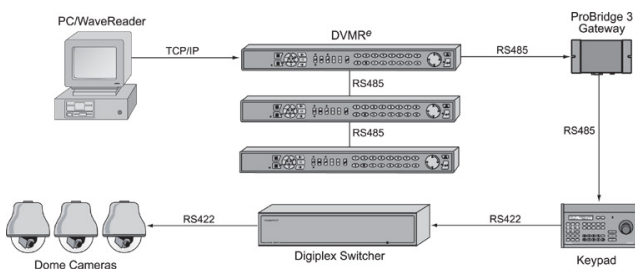

ProBridge 3 Gateway

Specifications

Mechanical

- Construction: Black anodized aluminum
- Dimensions: 1 in H x 4.25 in W x 7 in L (25 mm x 108 mm x 178 mm)
- Nominal weight: 4.8 oz (136 g)
- Shipping weight: 1 lb (0.45 kg) packaged, includes power supply, cables, and manual

Cables Included

- 1 PB3 to DVMRe-CT cable: RJ45 to RJ45
- 1 PB3 to DVMRe-CS/CD cable: RJ45 to DB9F (or programming via Windows HyperTerminal)
- 1 PB3 to wiring box : RJ45 to Flying Lead

Environmental

- Operating temperature: 32° to 104° F (0° to 40° C)
- Relative humidity: 90 percent, noncondensing

External AC Power Supply (included)

- Input voltage: 110 or 240 VAC $\pm$ 10%
- Input power: 20 W
- Output rating: 12 VDC
- Output current: 1 A
- DC power connector: DC jack, positive center pin
- PB3 current: 110 mA

Related Diagram

Ordering Information

CBR-PB3-GW

Mailing Address
4575 Research Way, STE 250
Corvallis, OR 97333 USA
www.GESecurity.com

Americas
800-469-1676 (US only)
tel 541-754-9133
fax 541-754-7162

Asia
tel 852-2907-8108
fax 852-2142-5063

Australia
tel 61-3-9259-4700
fax 61-3-9259-4799

Europe
tel 32-2-725-11-20
fax 32-2-721-86-13

Latin America
tel 305-267-4301
fax 305-267-4300

www.GESecurity.com