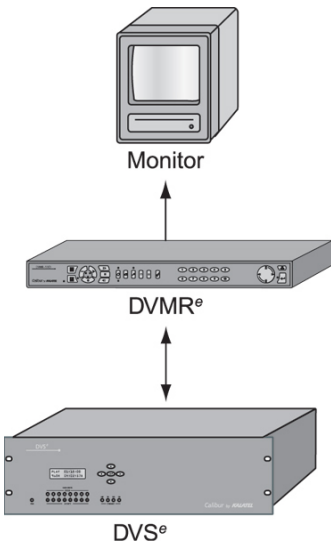

DVSe

A Digital Video Storage System that is Field Expandable

Specifications

Electrical

- Input voltage: 110 to 120 VAC (60 Hz)/ 200 to 240 VAC (50 Hz)
- Power: 60 Hz at 110 VAC, 50 Hz at 220 VAC

Network

- One RJ45 connection for 10/100 Mbit Ethernet

Mechanical

- Weight: 28 lb (12.7 kg)
- Construction: Steel, rack-mountable, 3U
- Finish: Dark gray

Storage

- Hard drive(s): Contact GE Security for storage capacity

Back Panel Elements

- Cooling fan
- Power connector
- Voltage selector: 110/220 VAC
- On/off switch
- DIP switches
- SCSI Ports 1 and 2: 50-pin, high-density, SCSI 2
- RS232/SCSI port: DB-9 connector, male, null modem cable required
  Relay connection
- IEEE 1394 Port 1 and 2: Standard IEEE 1394 connector

Front Panel Indicators

Hard Drive Status Indicators

- Light on: Drive present and operating
- Light flashing: Drive present, error detected
- Light off: No drive present, or drive damaged
- Hard drive activity indicator: Light on when the drive is being accessed (read or written to)
- LCD display: When power up is complete, the LCD displays the total disk storage capacity of the unit.

Ethernet Indicators

- Link: A detected Ethernet connection
- RD: Receiving data
- WR: Transmitting data
- 100: 100 bps bandwidth

Related Diagram

Ordering Information

DVSe-

Hard Drive

Blank	Chassis only
2	160 GB
4	320 GB
6	480 GB
8	640 GB
8-1280	1280 GB
8-2T	2000 GB

GE Security

Mailing Address
4575 Research Way, STE 250
Corvallis, OR 97333 USA
www.GESecurity.com

Americas
800-469-1676 (US only)
tel 541-754-9133
fax 541-754-7162

Asia
tel 852-2907-8108
fax 852-2142-5063

Australia
tel 61-3-9259-4700
fax 61-3-9259-4799

Europe
tel 32-2-725-11-20
fax 32-2-721-86-13

Latin America
tel 305-267-4301
fax 305-267-4300

www.GESecurity.com