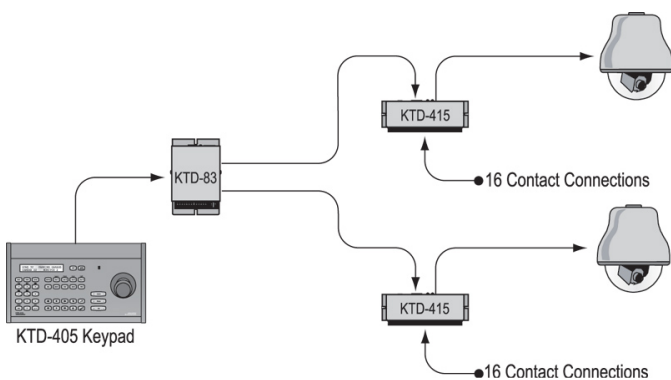

KTD-415

Preset Alarm Interface

Specifications

Electrical

- Input voltage: 9 VAC/12 VDC
- Input power: 1.5 VA
- Input data: RS422
- Alarm inputs: Dry contacts or voltage source with ability to sink 3.5 mA current
- Output data: RS422
- Alarm output relay: 1 A @ 35 VDC

Connections

- RS422 in/out: 6-pin removable terminal strip
- Alarm contacts: Two 16-pin removable terminal strips
- Auxiliary relay: 6-pin removable terminal strip
- 9 VAC power: 5 mm DC jack

Mechanical

- Weight: 11.2 oz (318 g)
- Construction: 0.050 in (1.27 mm) aluminum
- Finish: Black anodized

PTZ Control (DIP Switch Selectable)

- Contact GE Security for details on the following:
- Call Presets 0 to 3; Speed; Auto Focus; Pan Left; Tilt Up; Tilt Down; Zoom In; Zoom Out; Iris Open; Iris Close; Focus Near; Focus Far

Related Diagram

Ordering Information

KTD-415	
Blank	Preset Alarm Interface
U	Preset Alarm Interface w/Universal Transformer

Mailing Address
4575 Research Way, STE 250
Corvallis, OR 97333 USA
www.GESecurity.com

Americas
800-469-1676 (US only)
tel 541-754-9133
fax 541-754-7162

Asia
tel 852-2907-8108
fax 852-2142-5063

Australia
tel 61-3-9259-4700
fax 61-3-9259-4799

Europe
tel 32-2-725-11-20
fax 32-2-721-86-13

Latin America
tel 305-267-4301
fax 305-267-4300

www.GESecurity.com