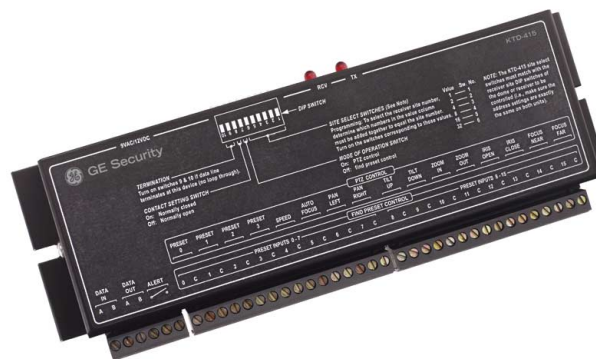

www.GESecurity.com

KTD-415 Preset Alarm Interface

Overview

The KTD-415 initiates local call-up of up to 16 preset positions on a CyberDome® or other compatible PTZ (pan/tilt/zoom) receiver with preset positioning capability.

Outstanding Features

Each of the KTD-415's 16 dry contact connections corresponds to preset positions 0 through 15 on a PTZ receiver. Each preset consists of a pan, tilt, zoom, and focus position. The KTD-415 can operate with receivers addressed 0 through 63. The receiver's address is set on the unit's programmable DIP switch.

The KTD-415 features a dry-contact output relay that activates when one or more preset alarm contacts is closed. This dry contact output can be fed to a KTD-463 alarm system or a KTD-348 alarm interface, providing video call-up and site annunciation to the keypad operator.

For custom applications, the KTD-415 can be configured to provide PTZ control of a GE Security PTZ receiver through dry contacts.

Standard Features

- **16 dry contact connections**
- **Automatic call-up of presets 0 to 15**
- **Site addressable**
- **Output relay for alarm interface**
- **Custom PTZ control**
- **Removable terminal strip**
- **Compact: 9 x 3.15 x 1.11 inches**
- **Wall mountable**
- **Easy to install**
- **Economical**