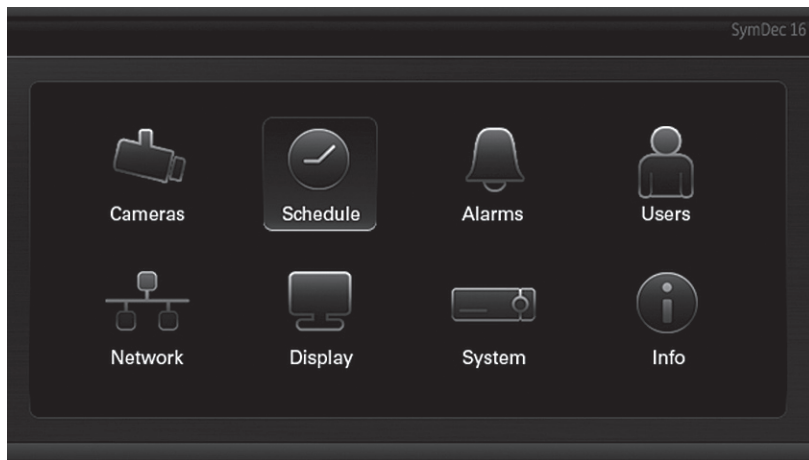

- Video signal input: 1 V p-p nominal, AGC range 0.7 to 1.4 V
- Video signal output: 1 V p-p at 75 ohm
- Input termination: 75 ohm
- Horizontal resolution: 720 pixels NTSC / 704 PAL
- Vertical resolution: 480 lines NTSC / 540 PAL
- Video compression standard: MPEG-4

Audio

- Audio input: 315 mV, 400 kOhms, unbalanced
- Audio output: 315 mV, 600 ohms, unbalanced
- Audio compression standard: MPEG-1

Electrical

- Power supply: 120 to 240 VAC, 50/60 Hz, autoranging adapter

Connectors

- Accessory I/O ports: RS-485/422 (2), alarm input (16), Form C alarm relay (4), USB (4)
- RS-232 serial port: DB-9
- Composite video in: Looping BNC (16)
- Composite video out: BNC composite (1), VGA (1), DVI (1)
- Audio in: RCA (4)
- Audio out: RCA (1)
- 10/100/1000 Ethernet port: RJ-45

Environmental

- Operating temperature: 32 to 104°F (0 to 40°C)
- Storage temperature: -4 to 140°F (-20 to 60°C)
- Relative humidity (noncondensing): 10 to 95%

Physical

- Dimensions (HxWxD): 3.51 x 17.42 x 19.92 in. (89 x 442.5 x 509 mm)
- Weight: 25 lb. (11.34 kg)

Regulatory

- FCC, CE, UL

Ordering information

SymDec 16+4-320	SymDec 16 <i>plus</i> 4 recorder with 320GB hard drive
SymDec 16+4-640	SymDec 16 <i>plus</i> 4 recorder with 640GB hard drive
SymDec 16+4-1.28T	SymDec 16 <i>plus</i> 4 recorder with 1.28TB hard drive
SymDec 16+4-2T	SymDec 16 <i>plus</i> 4 recorder with 2TB hard drive
SymDec 16+4-3T	SymDec 16 <i>plus</i> 4 recorder with 3TB hard drive
SymDec 16+4 RK	Rack-mount kit for SymDec 16

User interface