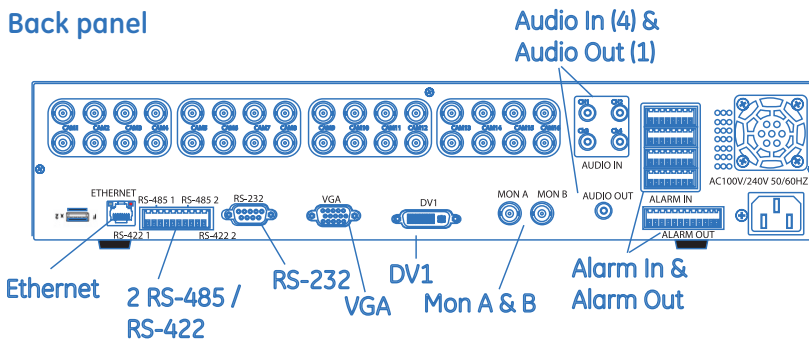

Back panel

© 2007 GE Security. As a company of innovation, GE Security reserves the right to change product specifications without notice. For the latest product specifications, visit GE Security online at www.GESecurity.com or contact your GE Security sales representative.

466-355B-symdec16+4-ds / 20070111