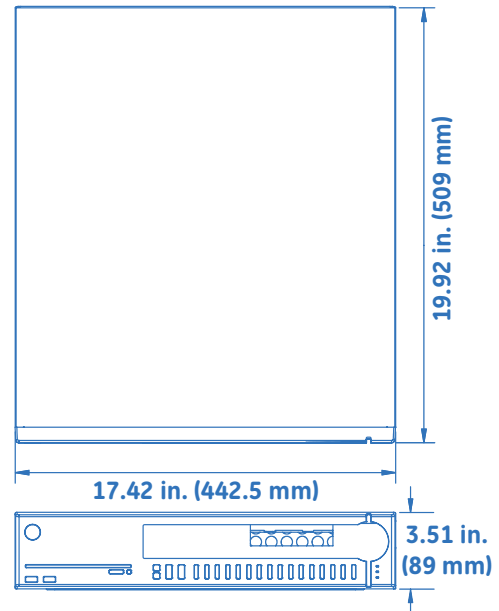

Dimensions