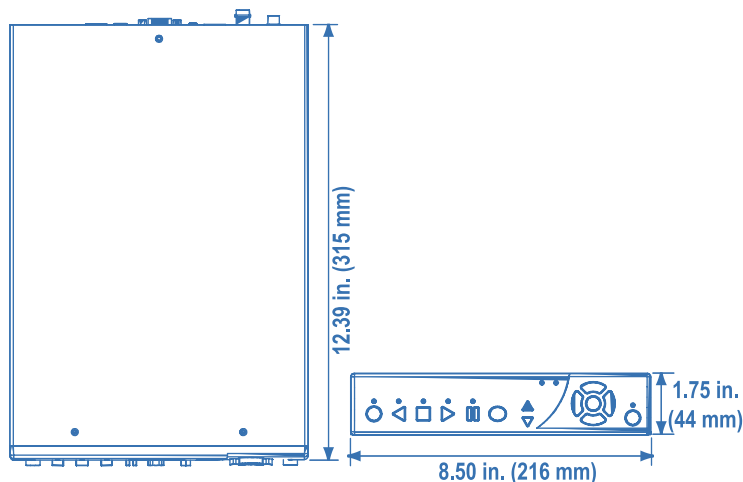

Specifications

Americas
503-885-5700
888-GE-SECURITY
(437-3287)
faxback 800-483-2495
info@gesecurity.com
www.gesecurity.com

Asia
tel 852-2907-8108
fax 852-2142-5063

Australia
tel 61-3-9259-4700
fax 61-3-9259-4799

Europe
tel 32-2-725-11-20
fax 32-2-721-86-13

Latin America
tel 305-593-4301
fax 305-267-4300

Video

- Video signal input: 0.7 to 1.4 V p-p with automatic gain control
- Video signal output: 1 V p-p at 75 ohm
- Input termination: 75 ohm
- Colors: YUV 4:2:2, 16.8 million colors
- Grayscale: 256 levels
- Horizontal resolution: 720 pixels
- Vertical resolution: 484 lines
- Video compression standard: MPEG-4
- Audio compression standard: MPEG-1

Audio

- Audio input: 315 mV, 400 ohms, unbalanced
- Audio output: 315 mV, 600 ohms, unbalanced

Electrical

- Power supply: 120 to 240 VAC, autoranging adapter
- Input voltage: 12 VDC
- Power consumption: 20 W max.

Connectors

- Power connector: 2.1 mm barrel connector, center positive
- Accessory I/O port: DB-9 male accessories port
- RS-232 serial port: RJ-45

- Composite video in: BNC
- Composite video out: BNC
- Audio in: RCA
- Audio out: RCA
- 10/100 Ethernet port: RJ-45

Environmental

- Operating temperature: 32 to 104°F (0 to 40°C)
- Storage temperature: -4 to 140°F (-20 to 60°C)
- Relative humidity range (noncondensing): 10 to 95%

Physical

- Weight: 9.25 lb. (4.20 kg)
- Dimensions: 1.75 in. x 8.5 in. x 12.39 in. (44 mm x 216 mm x 315 mm)

Regulatory

- FCC

Ordering Information

SymDec 1-300 SymDec 1 one-channel digital video streaming recorder with 300GB hard drive